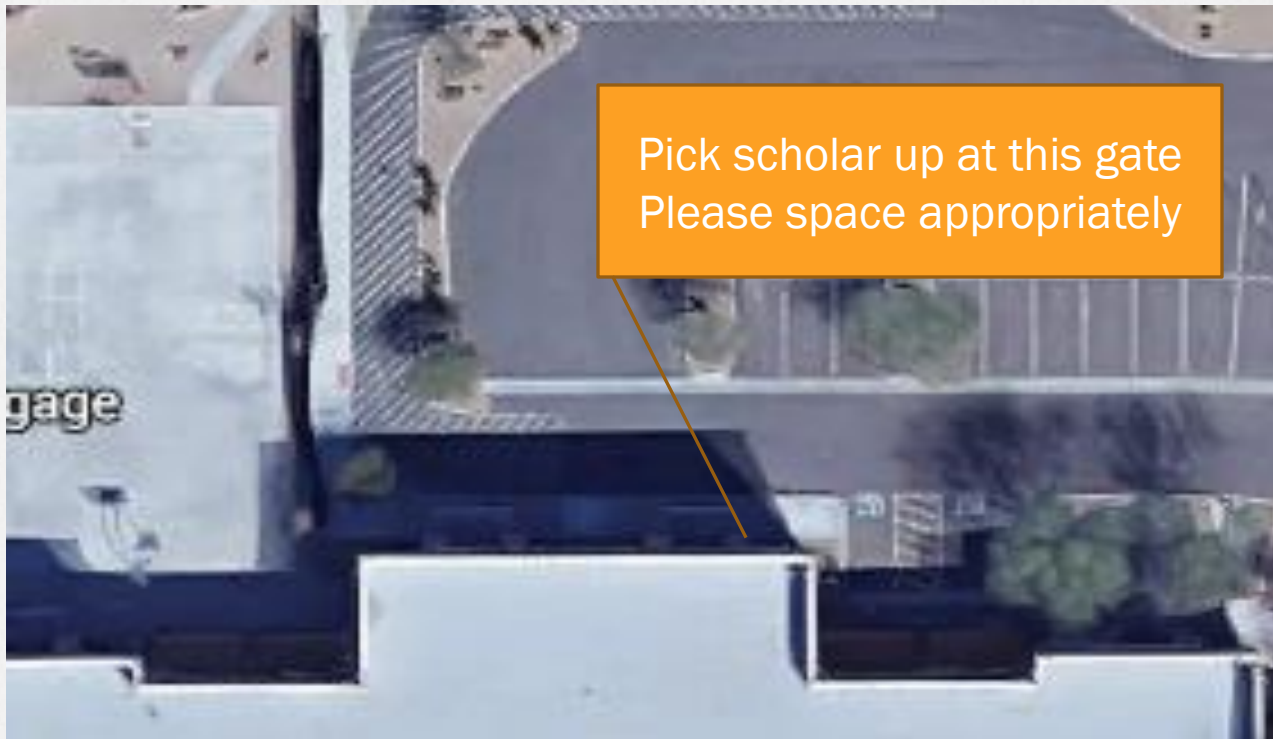

Dropping off and
Picking up

Early Drop off

(7:00-7:25)

Drop scholar off at
this gate
Temperature check will
happen here

7:25 AM to 7:45 AM

Half Day Kindergarten

11:25 Pick up

2:50 Pick up

Kindergarten only
No siblings

Pick scholar up at
this gate

3:10- standard student pick up

Walk up option

(not available until further notice)

Event Parking