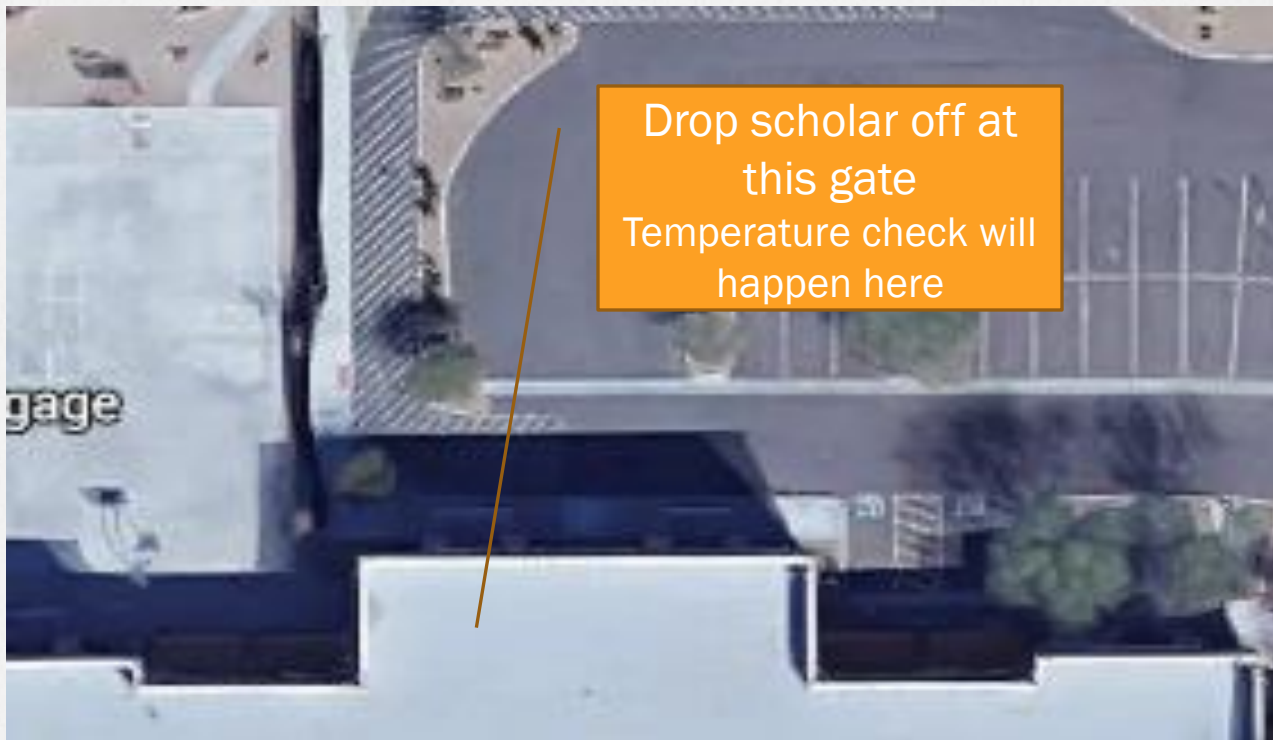

Dropping off and
Picking up

Early Drop off

(7:00-7:25)

Drop scholar off at
this gate
Temperature check will
happen here

7:25 AM to 7:45 AM

Half Day Kindergarten

11:25 Pick up

2:50 Pick up

Kindergarten only
No siblings

Pick scholar up at
this gate

3:10- standard student pick up

Walk up option

(not available until further notice)

Event Parking