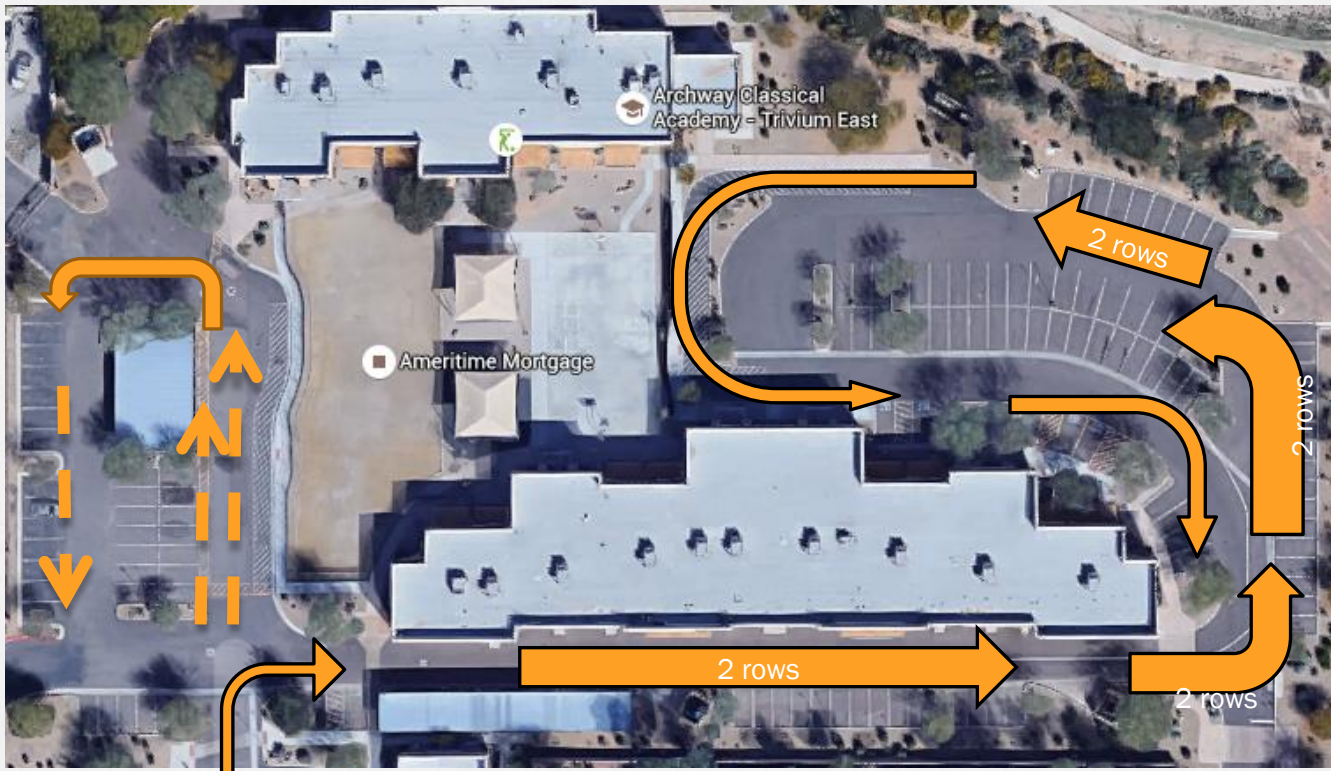

Dropping off and
Picking up

Early Drop off

(7:00-7:25)

Drop scholar off at
this gate
Temperature check will
happen here

7:25 AM to 7:45 AM

Half Day Kindergarten

11:25 Pick up

2:50 Pick up

Kindergarten only
No siblings

Pick scholar up at
this gate

3:10- standard student pick up

Walk up option

(not available until further notice)

Event Parking